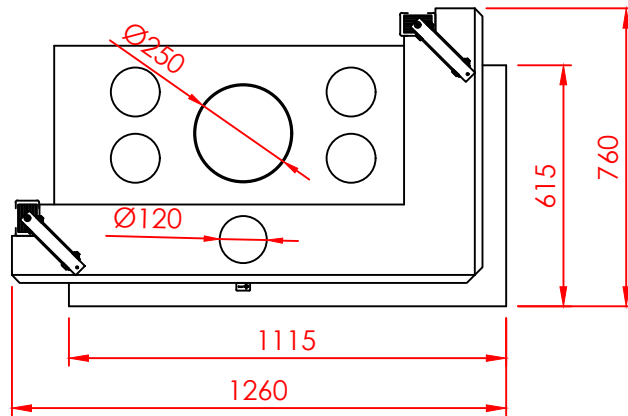

Top

Series:	CORNER
Model:	Architectural
Type:	100x42 L/R
Specials:	AERO

All dimensions in mm
General dimension tolerances up to 7mm
All illustrations and drawings are protected by copyright.
Exploitation or publication, even of individual details,
only with our permission.
Technical changes and errors reserved.

REGALFIRE

Nea Redestos, Themi, 57001
Thessaloniki GREECE
t: +30 2310 461386 f: +30 2310 461493
e: info@regal.com.gr
www.tzakiaregal.gr | www.regal.com.gr