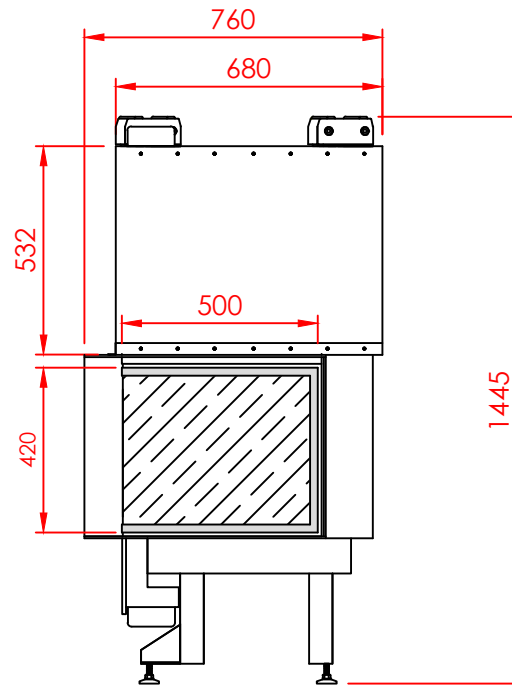

Front

Series:	CORNER
Model:	Architectural
Type:	100x42 L/R
Specials:	AERO

All dimensions in mm
General dimension tolerances up to 7mm
All illustrations and drawings are protected by copyright.
Exploitation or publication, even of individual details,
only with our permission.
Technical changes and errors reserved.

REGALFIRE

Nea Redestos, Themi, 57001
Thessaloniki GREECE
t: +30 2310 461386 f: +30 2310 461493
e: info@regal.com.gr
www.tzakiaregal.gr | www.regal.com.gr