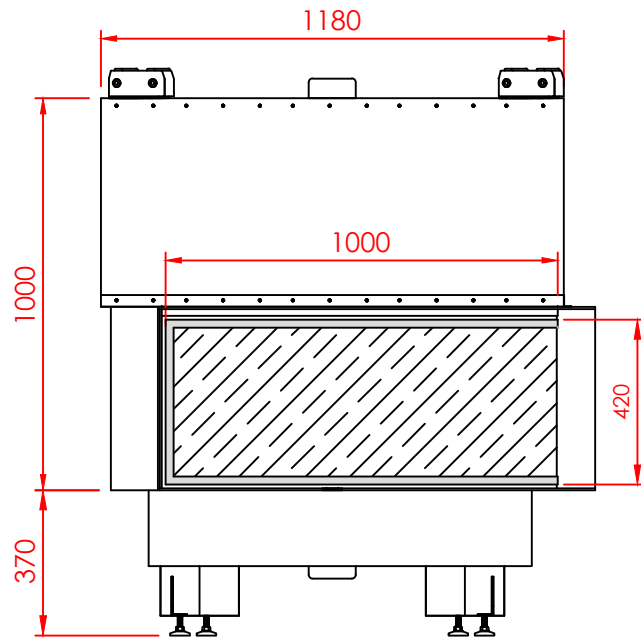

Side

Series:	CORNER
Model:	Architectural
Type:	100x42 L/R
Specials:	AERO

All dimensions in mm
General dimension tolerances up to 7mm
All illustrations and drawings are protected by copyright.
Exploitation or publication, even of individual details,
only with our permission.
Technical changes and errors reserved.

REGALFIRE

Nea Redestos, Themi, 57001
Thessaloniki GREECE
t: +30 2310 461386 f: +30 2310 461493
e: info@regal.com.gr
www.tzakiaregal.gr | www.regal.com.gr